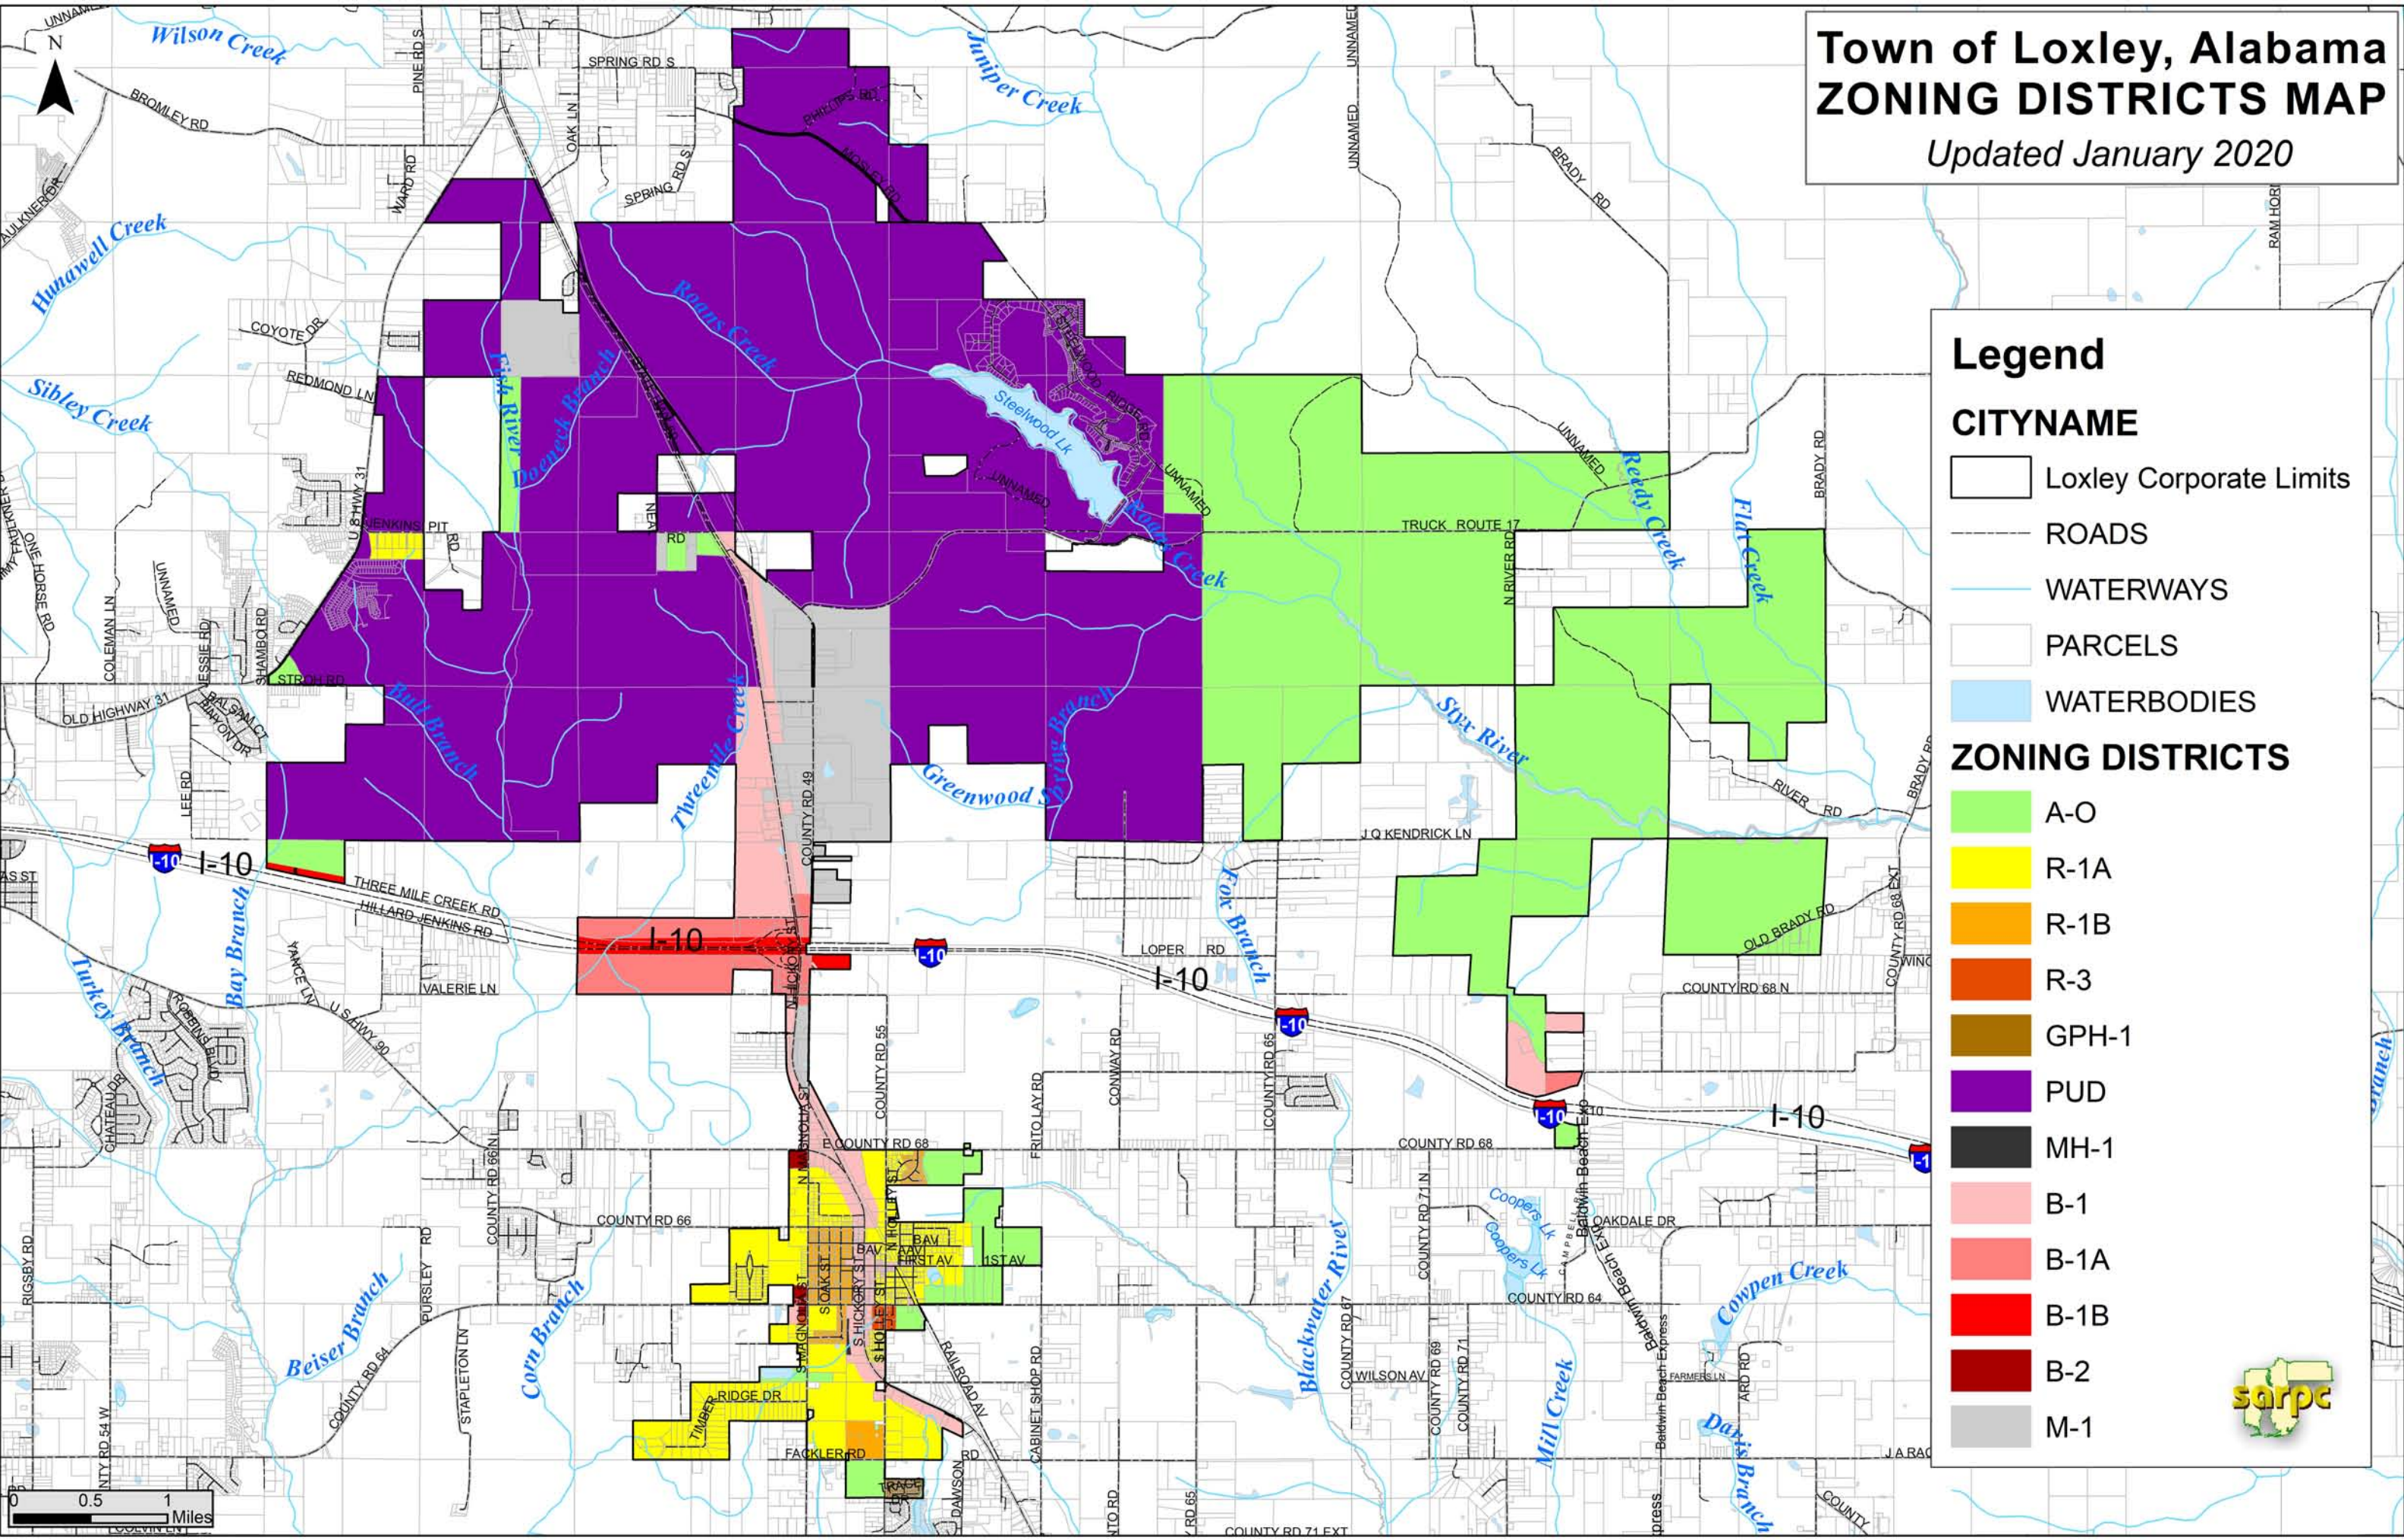

Town of Loxley, Alabama ZONING DISTRICTS MAP

Updated January 2020

Legend

CITYNAME

-  Loxley Corporate Limits
-  ROADS
-  WATERWAYS
-  PARCELS
-  WATERBODIES

ZONING DISTRICTS

-  A-O
-  R-1A
-  R-1B
-  R-3
-  GPH-1
-  PUD
-  MH-1
-  B-1
-  B-1A
-  B-1B
-  B-2
-  M-1